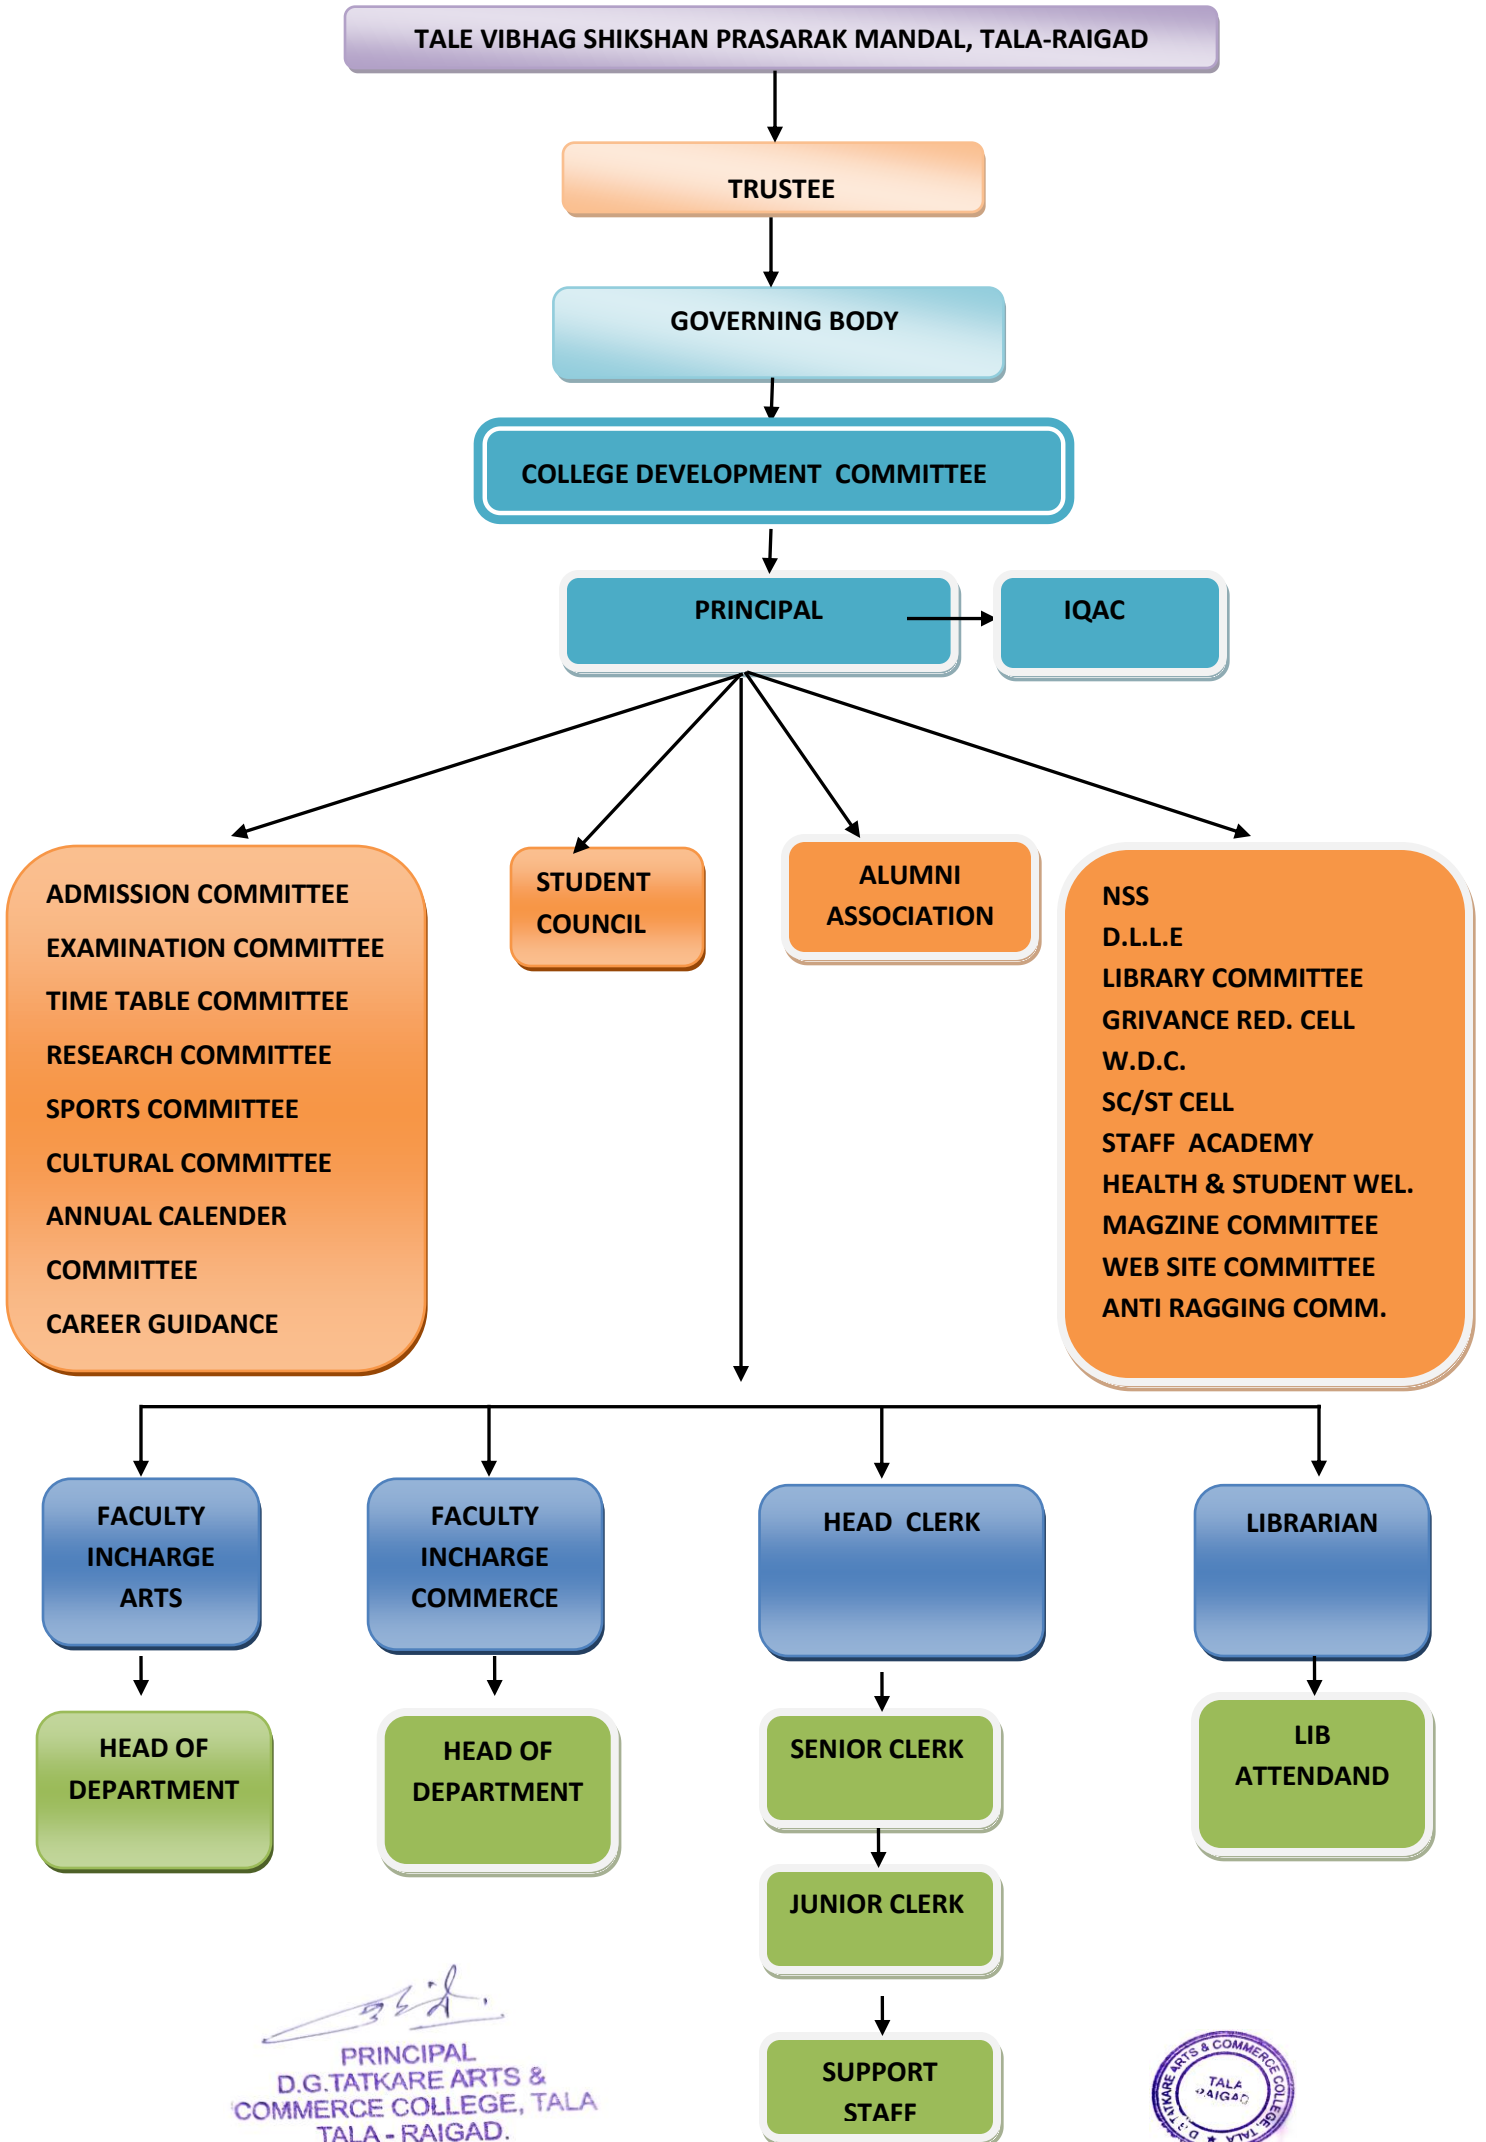

# D.G.TATKARE ARTS & COMMERCE COLLEGE, TALA

Tal. Tala, Dist. - Raigad - 402 111.

  
PRINCIPAL  
D.G.TATKARE ARTS &  
COMMERCE COLLEGE, TALA  
TALA - RAIGAD.