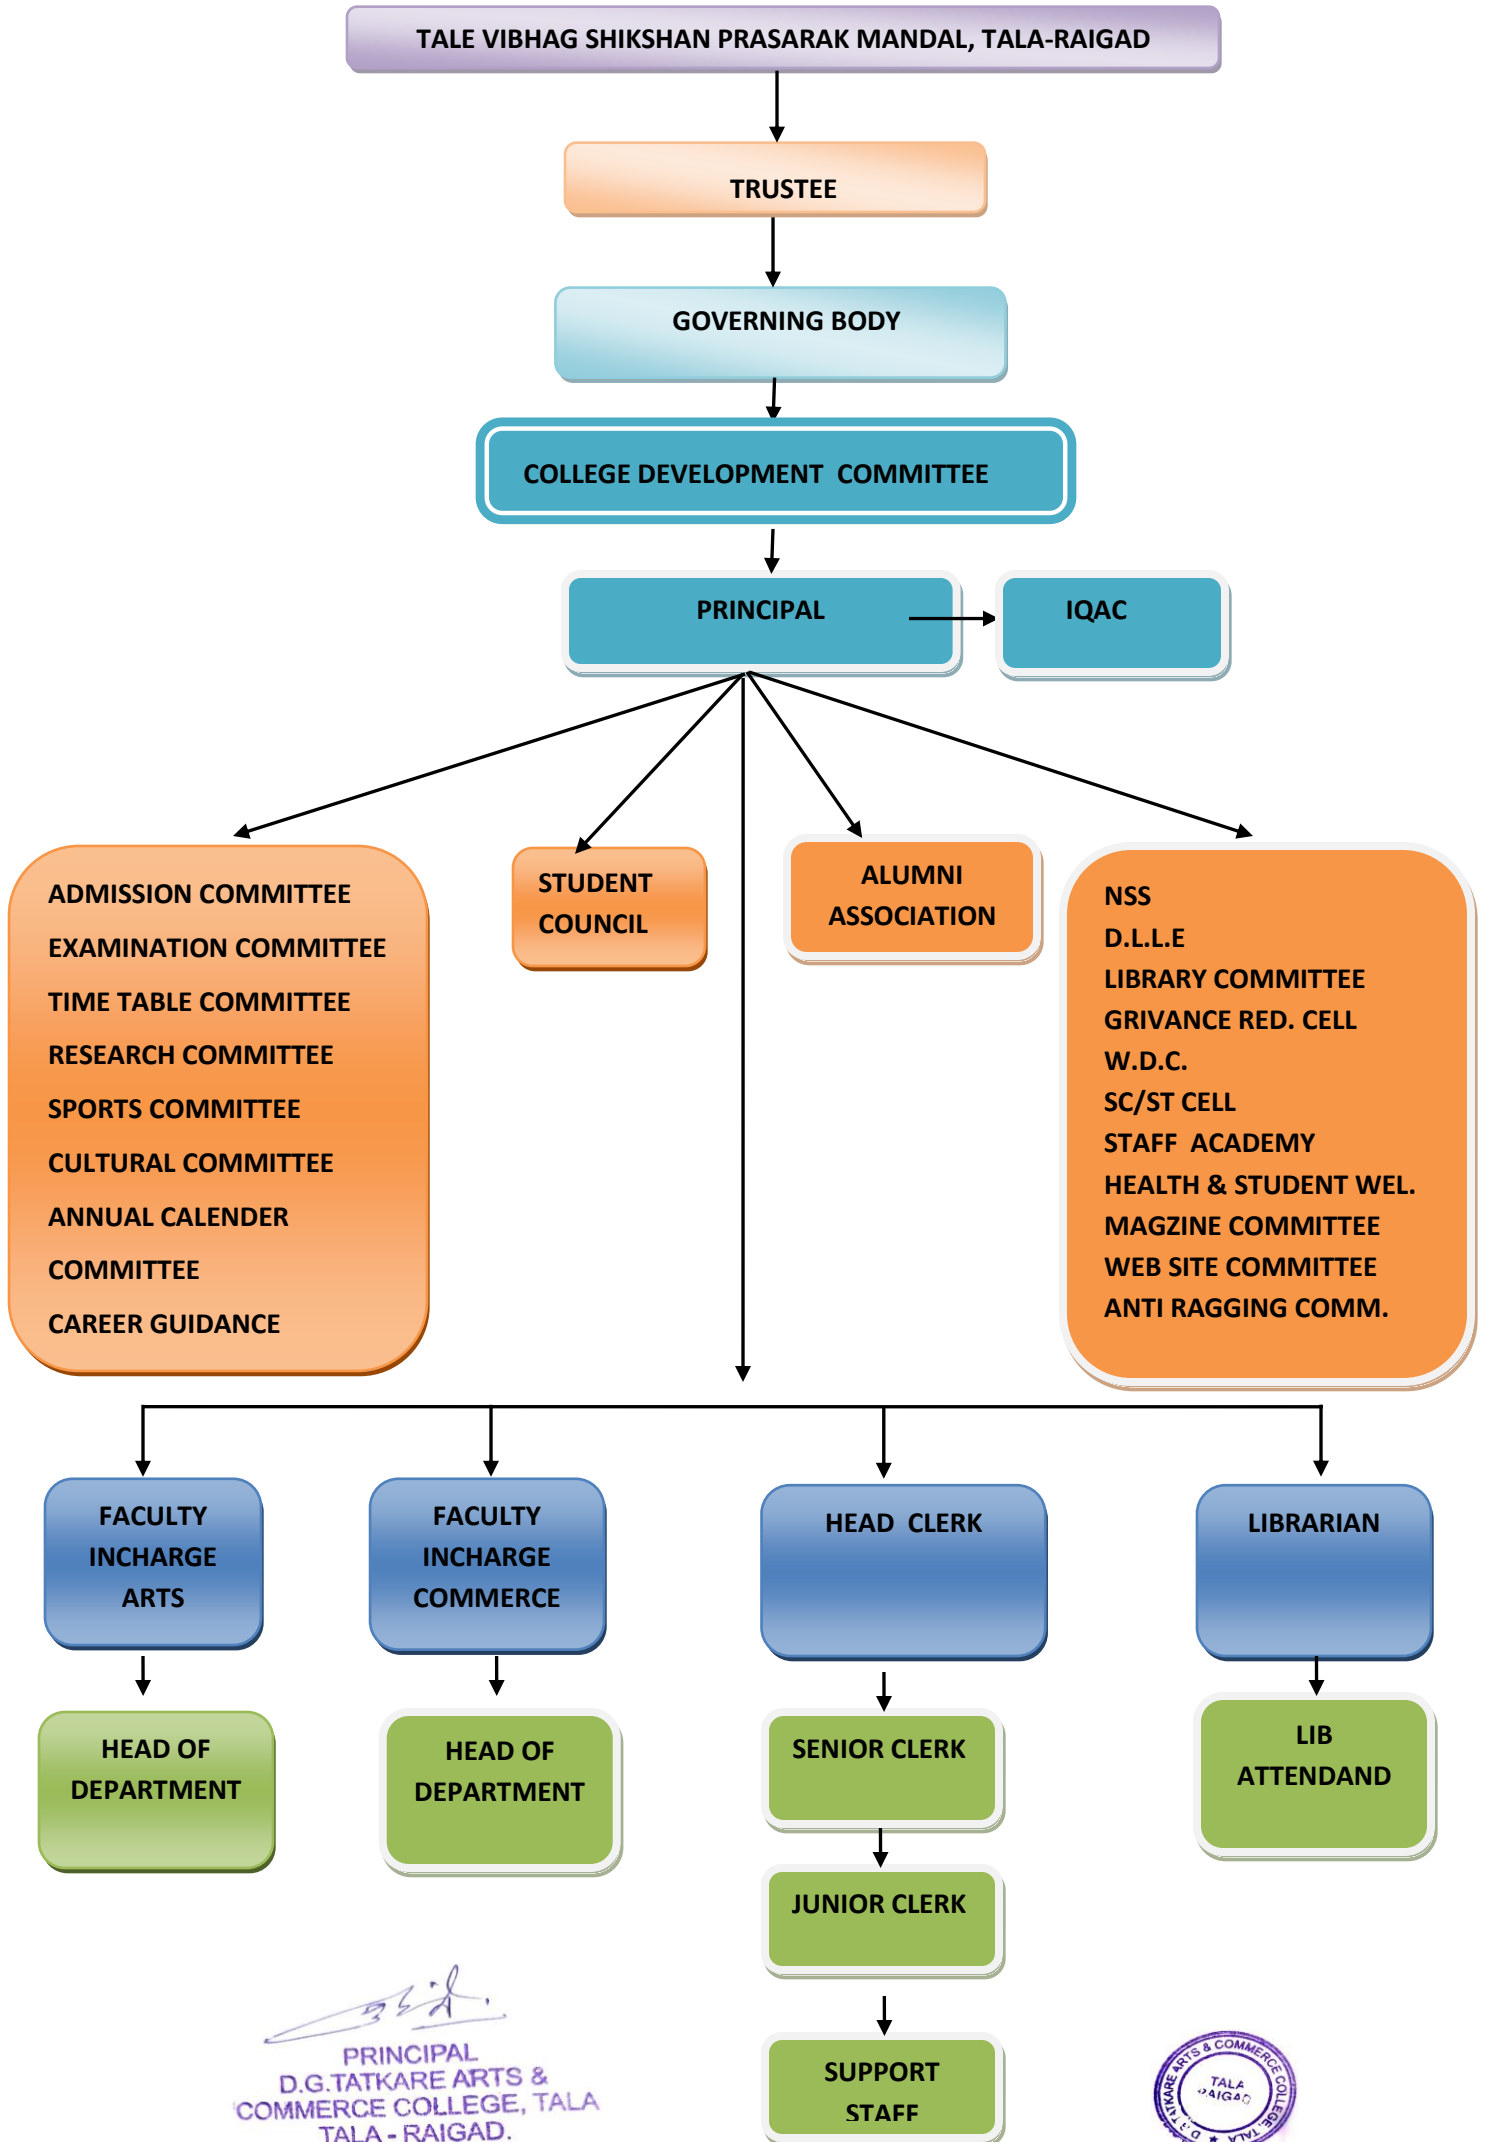

D.G.TATKARE ARTS & COMMERCE COLLEGE, TALA

Tal. Tala, Dist. - Raigad - 402 111.

PRINCIPAL
D.G.TATKARE ARTS &
COMMERCE COLLEGE, TALA
TALA - RAIGAD.